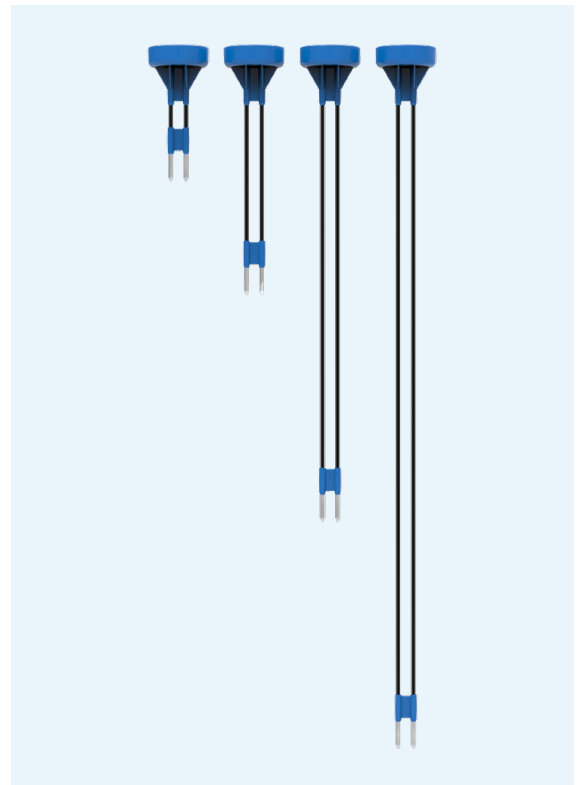

Single Depth Soil Moisture Sensor

GENERAL				
Measurement	Soil moisture			
Measurement depths	15 cm / 6"	30 cm / 12"	60 cm / 24"	90 cm / 36"
Dimensions	20x8x8 cm 7.8x3x3"	35x8x8 cm 13.8x3x3"	65x8x8 cm 25.6x3x3"	95x8x8 cm 37.4x3x3"
Weight	0.21 kg 0.46 lbs	0.26 kg 0.57 lbs	0.35 kg 0.77 lbs	0.42 kg 0.93 lbs
Power	Internal Lithium battery included (non-replaceable)			
Operating voltage	3.0 V			
Life expectancy	3-year using default reading rate			
Operating environment	- 20 to + 60°C			
Waterproof enclosure	IP67 suitable for outdoor environments			
Installation requirements	By hand or rubber hammer			
Certification	LoRa Alliance / FCC / CE			

SOIL MOISTURE	
Soil moisture measurement protocol	Patented: Impedance (soil resistivity and capacitance)
Soil moisture measurement output	Volumetric Water Content (%) Sensoterra Index (SI)
Soil moisture measurement volume	6.2 cm ³ (2.44 inch ³)
Soil moisture resolution	Reported to the nearest 0.1 %
Default reading rate	One measurement per hour
Memory	Last 6 measurements
Range	From 0% to the maximum water capacity of the soil by total volume - e.g. 53% for clay or 40% for sand.
Accuracy	±1.5 moisture-% at pF>=2, when using a Sensoterra calibration curve that matches the soil type
Soil compatibility	Sensoterra app is calibrated for 12+ common soil types, as well as a generic soil. Custom specified calibration on request