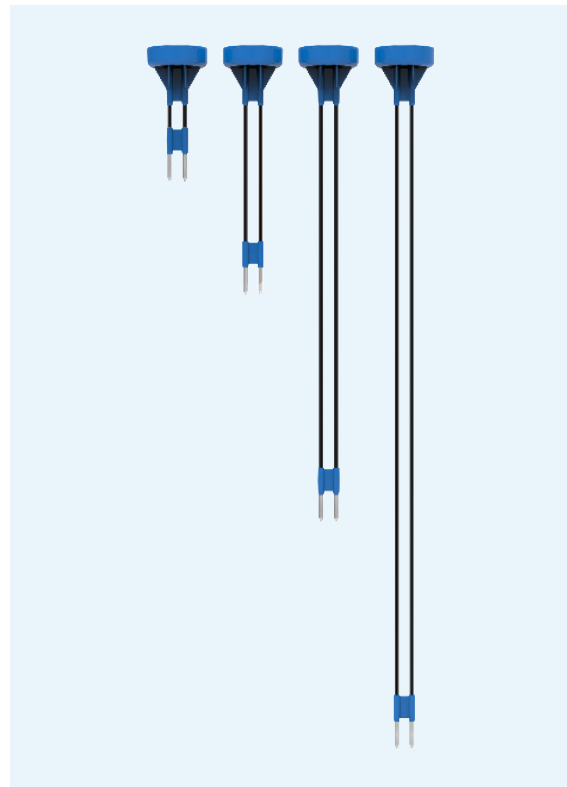

Single Depth Soil Moisture Sensor

GENERAL				
Measurement	Soil moisture			
Measurement depths	15 cm / 6"	30 cm / 12"	60 cm / 24"	90 cm / 36"
Dimensions	20x8x8 cm 7.8x3x3"	35x8x8 cm 13.8x3x3"	65x8x8 cm 25.6x3x3"	95x8x8 cm 37.4x3x3"
Weight	0.21 kg 0.46 lbs	0.26 kg 0.57 lbs	0.35 kg 0.77 lbs	0.42 kg 0.93 lbs
Power	Internal Lithium battery included (non-replaceable)			
Operating voltage	3.0V			
Life expectancy	5 to 8 years			
Operating environment	-20 to +60°C			
Waterproof enclosure	IP67 suitable for outdoor environments			
Installation requirements	By hand or rubber hammer			
Certification	LoRa Alliance / FCC / CE			

SOIL MOISTURE	
Soil moisture measurement protocol	Patented: Impedance (soil resistivity and capacitance)
Soil moisture measurement output	Volumetric Water Content (%) Sensoterra Index (SI)
Soil moisture measurement volume	6.2 cm ³ (2.44 inch ³)
Soil moisture resolution	Reported to the nearest 0.1 %
Default reading rate	One measurement per hour
Memory	Last 6 measurements
Range	From 0% to the maximum water capacity of the soil by total volume - e.g. 53% for clay or 40% for sand.
Accuracy	±1.5 moisture-% at pF>=2, when using a Sensoterra calibration curve that matches the soil type
Soil compatibility	Sensoterra app is calibrated for 12+ common soil types, as well as a generic soil. Custom specified calibration on request