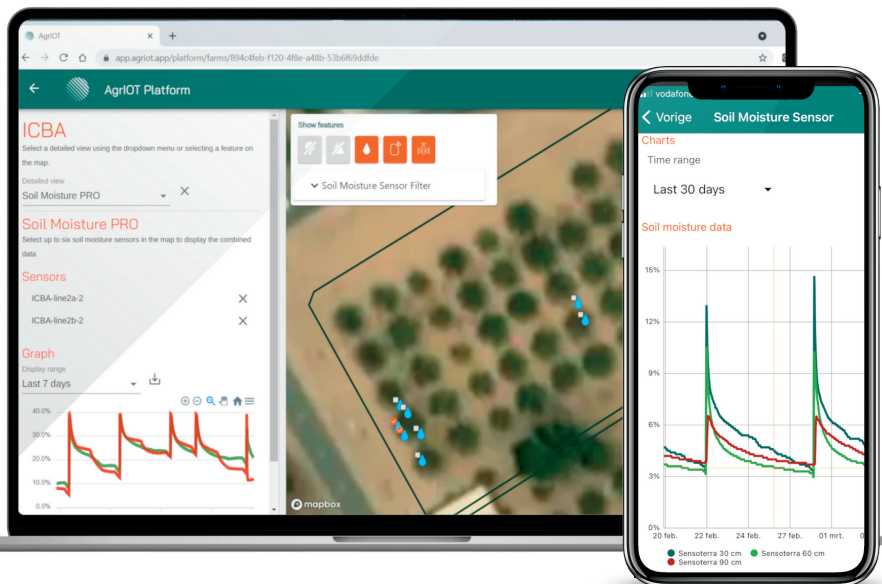

"Sensoterra is a simple sensor, it's data is reflected by the intuition of the user."

Integrated data

Expanding on their current offering, is integration with irrigation partners like Hydorrock, a subsurface irrigation system provider for fully automated irrigation systems. Sensoterra soil moisture data determines irrigation needs in both agriculture applications and smart city landscaping.

"If a client installs the entire system, including the AgrIoT app, and a couple of sensors, they can start achieving ROI immediately."

Smart Cities & Municipalities

This is also the case in water management for cities. Local municipalities manage the irrigation of public green spaces closely, with the manual monitoring of sprinkler and surface watering.

By integrating Sensoterra soil moisture data with automated irrigation valves, this reduces the frequency of site visits for manual opening and closing of irrigation valves and pumps.

"Soil moisture thresholds allow for remote control of irrigation valves. When integrated with subsurface irrigation systems, even more value is achieved and water losses minimized."

Keeping parks and public spaces green and beautiful, with more efficient water use.

SMART FARM SENSING

ABOUT

SMART FARM SENSING

Smart Farm Sensing provides products, services and solutions to the agriculture sector based on intelligent sensor data, remote sensing and geospatial information. www.smartfarmsensing.com

ABOUT SENSOTERRA

Sensoterra, established in 2015, with its headquarters in Houten, The Netherlands, develops water management solutions for agriculture & horticulture, smart city management, and water governance. Sensoterra has more than 12,000 sensors in the ground globally, and generates hundreds of thousands of data points for smart water management, daily.

IN PROUD PARTNERSHIP WITH

Netherlands Water Partnership